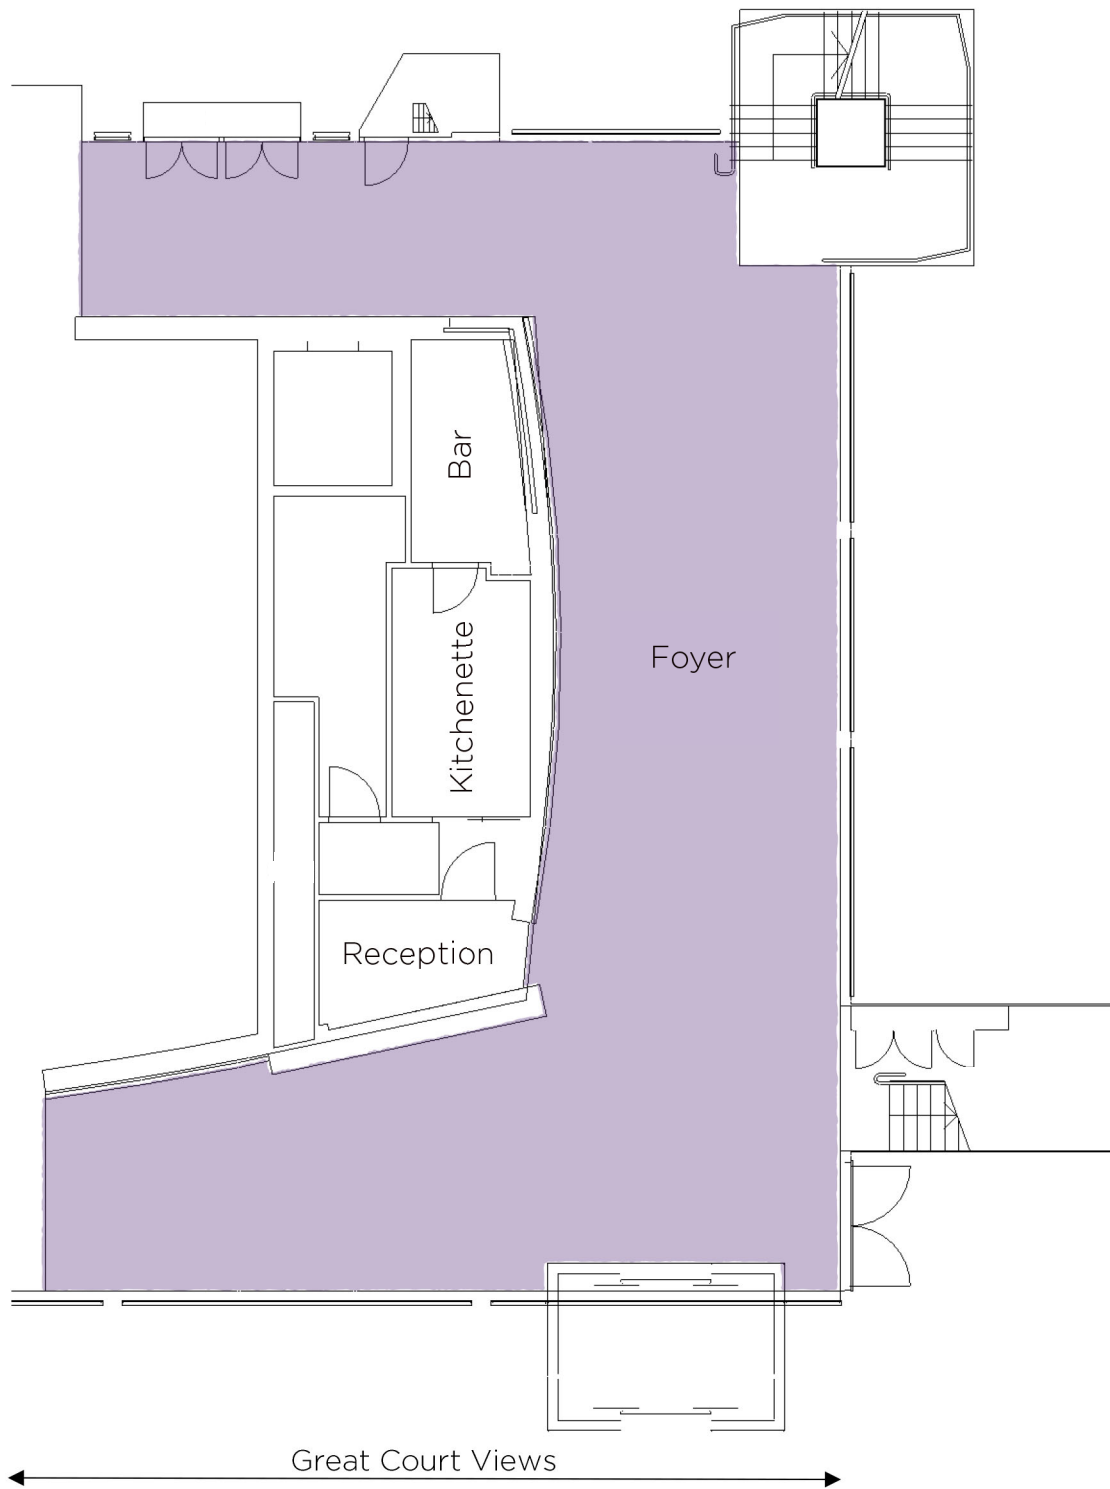

The Foyer

UQ Art Museum | Level 2

Total Floor Area: 56.35 m²

UQ Art Museum

James and Mary Emelia Mayne Centre, St Lucia
Brisbane, QLD, 4072
art-museum.uq.edu.au

UQ
ART MUSEUM